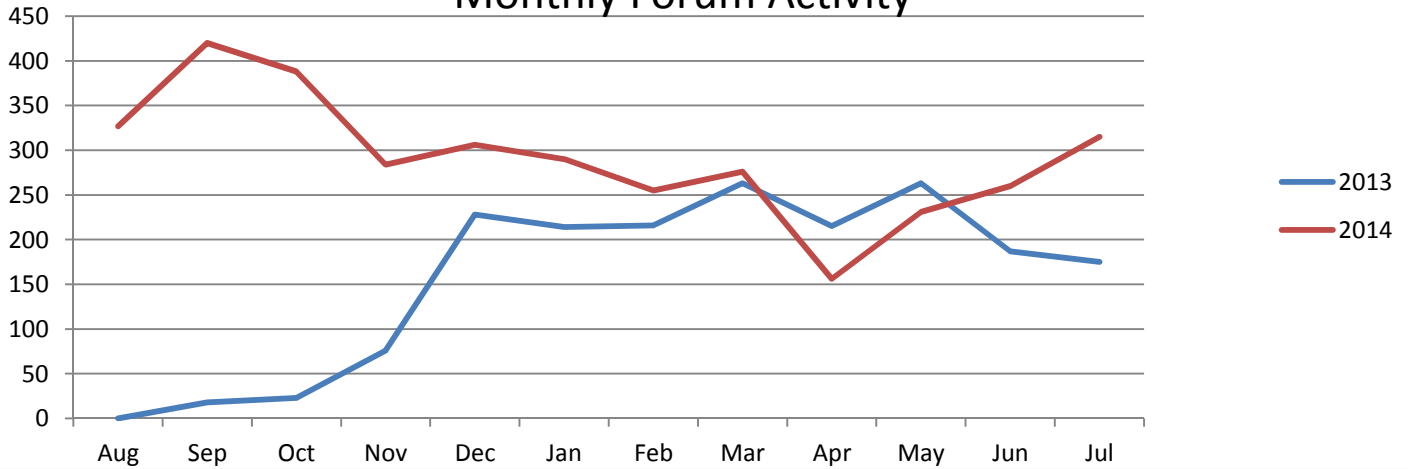

Monthly Forum Activity

Forum Posts

Forum Contributors

Source ?	Sessions ? ↓
Web Referrals	2,312 % of Total: 23.98% (9,642)
1. facebook.com	1,115 (48.23%)
2. phillybrickfest.com	214 (9.26%)
3. us-mg4.mail.yahoo.com	200 (8.65%)
4. crowkillers.com	145 (6.27%)
5. m.facebook.com	102 (4.41%)
6. semalt.semalt.com	64 (2.77%)
7. bricklink.com	58 (2.51%)
8. fcgate.fcasd.edu	41 (1.77%)
9. liveplayfully.gogosqueez.com	36 (1.56%)
10. us-mg5.mail.yahoo.com	34 (1.47%)