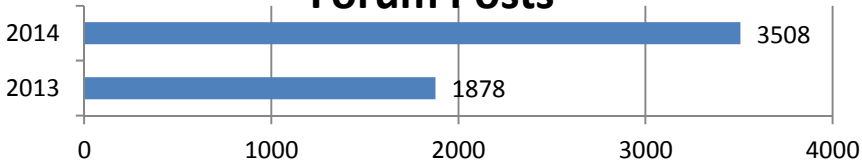

Monthly Forum Activity

Forum Posts

Forum Contributors

Source ?	Sessions ? ↓
Web Referrals	2,312 % of Total: 23.98% (9,642)
1. facebook.com	1,115 (48.23%)
2. phillybrickfest.com	214 (9.26%)
3. us-mg4.mail.yahoo.com	200 (8.65%)
4. crowkillers.com	145 (6.27%)
5. m.facebook.com	102 (4.41%)
6. semalt.semalt.com	64 (2.77%)
7. bricklink.com	58 (2.51%)
8. fcgate.fcasd.edu	41 (1.77%)
9. liveplayfully.gogosqueez.com	36 (1.56%)
10. us-mg5.mail.yahoo.com	34 (1.47%)