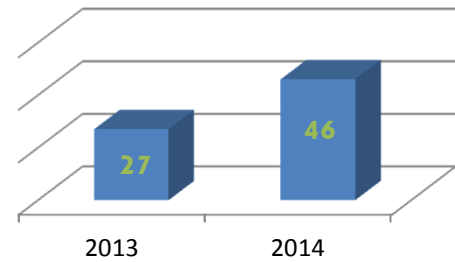

Monthly Forum Activity

Forum Posts

Forum Contributors

Source ?	Sessions ? ↓
Web Referrals	2,312 % of Total: 23.98% (9,642)
1. facebook.com	1,115 (48.23%)
2. phillybrickfest.com	214 (9.26%)
3. us-mg4.mail.yahoo.com	200 (8.65%)
4. crowkillers.com	145 (6.27%)
5. m.facebook.com	102 (4.41%)
6. semalt.semalt.com	64 (2.77%)
7. bricklink.com	58 (2.51%)
8. fcgate.fcasd.edu	41 (1.77%)
9. liveplayfully.gogosqueez.com	36 (1.56%)
10. us-mg5.mail.yahoo.com	34 (1.47%)