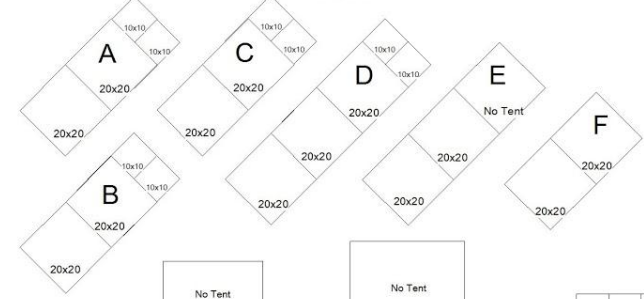

West

East

Bank

Maker/Volunteer Lounge

Public Porta Johns

40' x 40' Arena
No Tent

Maker Nightly Storage

House Power