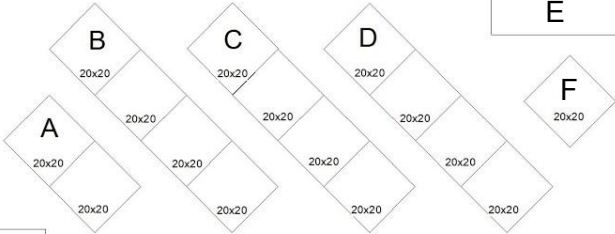

West

East

Bank

Maker/Volunteer Lounge

Public Porta Johns

40' x 40' Arena
No Tent

Maker Nightly Storage

House Power