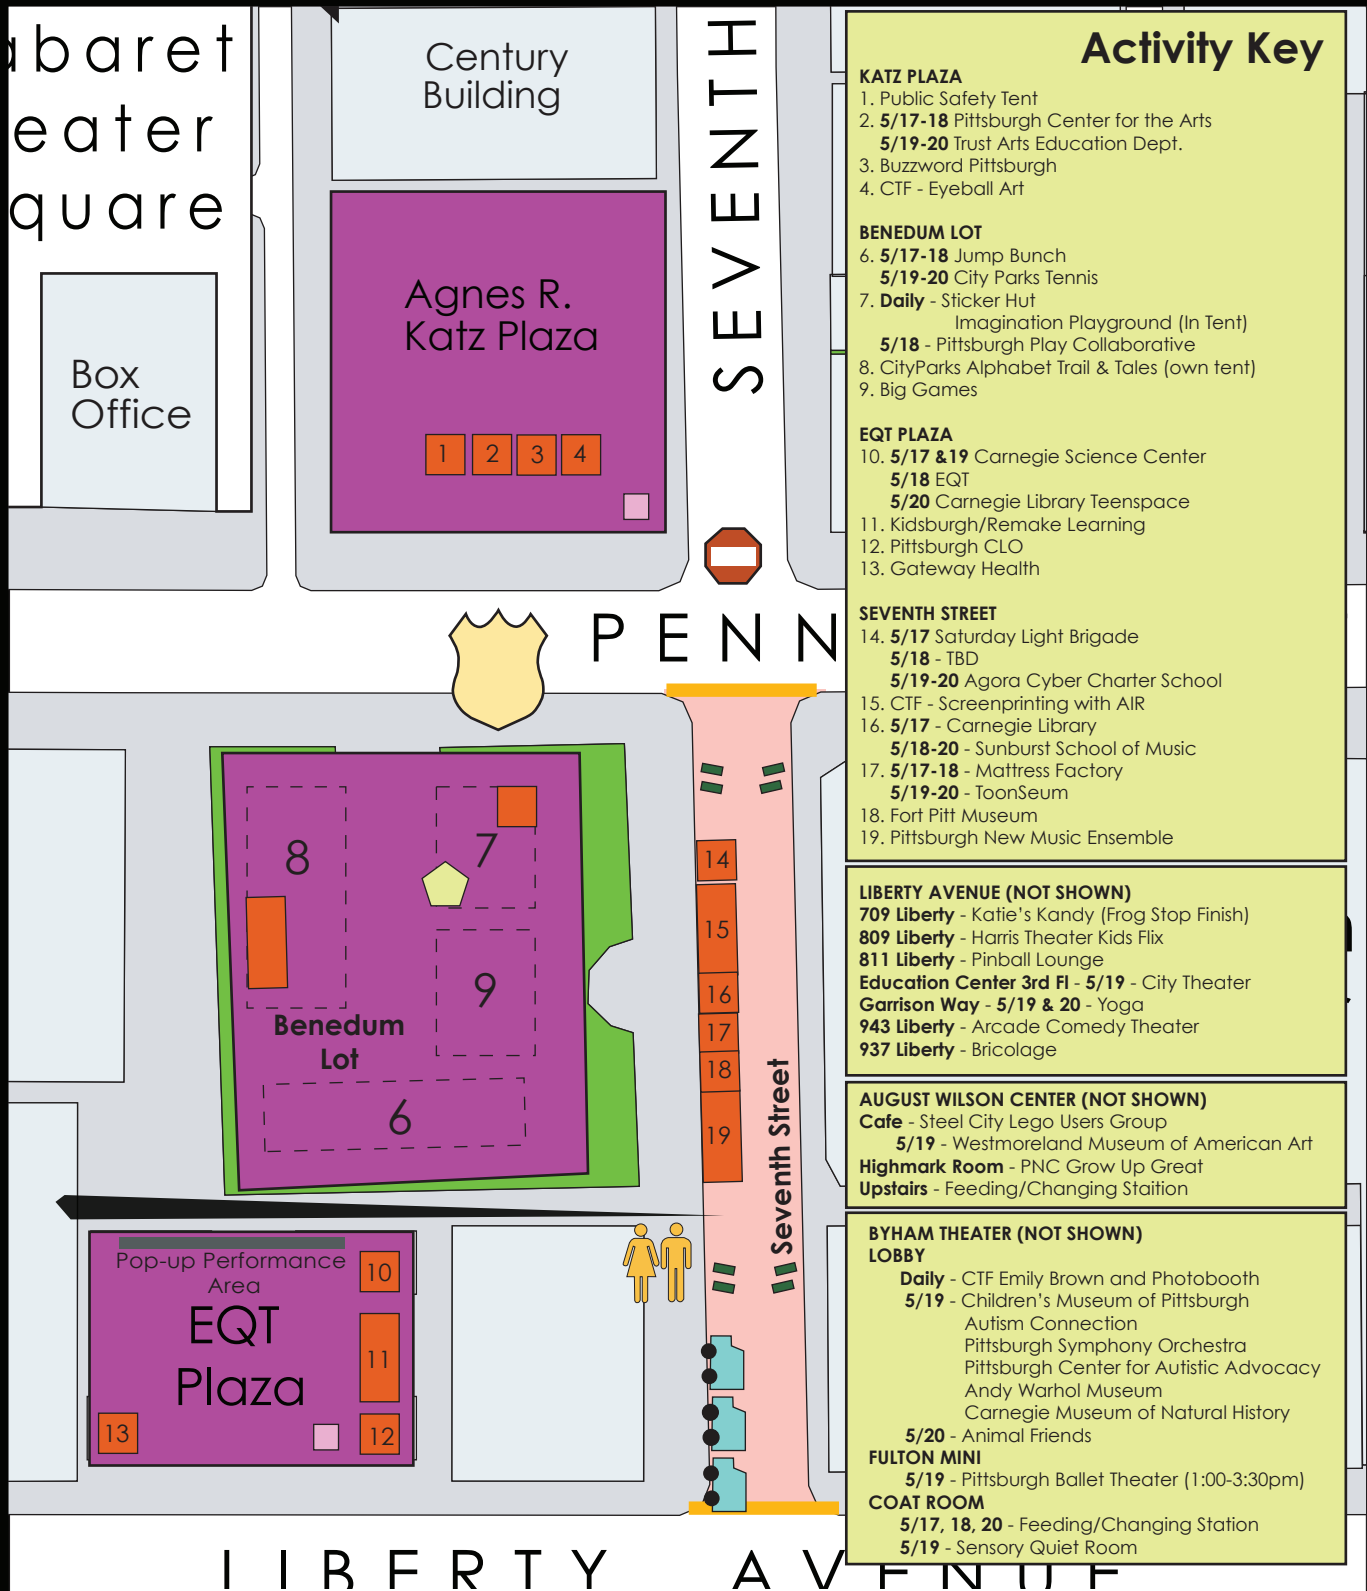

EQT Children's Theater Festival 2018 - May 17-20

map not to scale

- MAP KEY**
- Ticketed Venues
 - Indoor Activities
 - Festival Guide Tent
 - Ambulance
 - Police
 - Outdoor Activities
 - P Parking Lots and Garages
 - Restrooms
 - Tent
 - Crossing Guards
 - Info Tent
 - Food Trucks
 - Bus Drop Off Zone

EQT Children's Theater Festival Operations Map

a production of
 The Pittsburgh Cultural Trust

EQT Children's Theater Festival 2018 - May 17-20

Outdoor Festival Guide

MAP KEY

Ticketed Venues	Outdoor Activities	Police	Supply Trailer
Festival Guide Tent	Food Truck	Crossing Guards	Bike Rack
Tent	Restrooms	Picnic Table	Sticker Hut