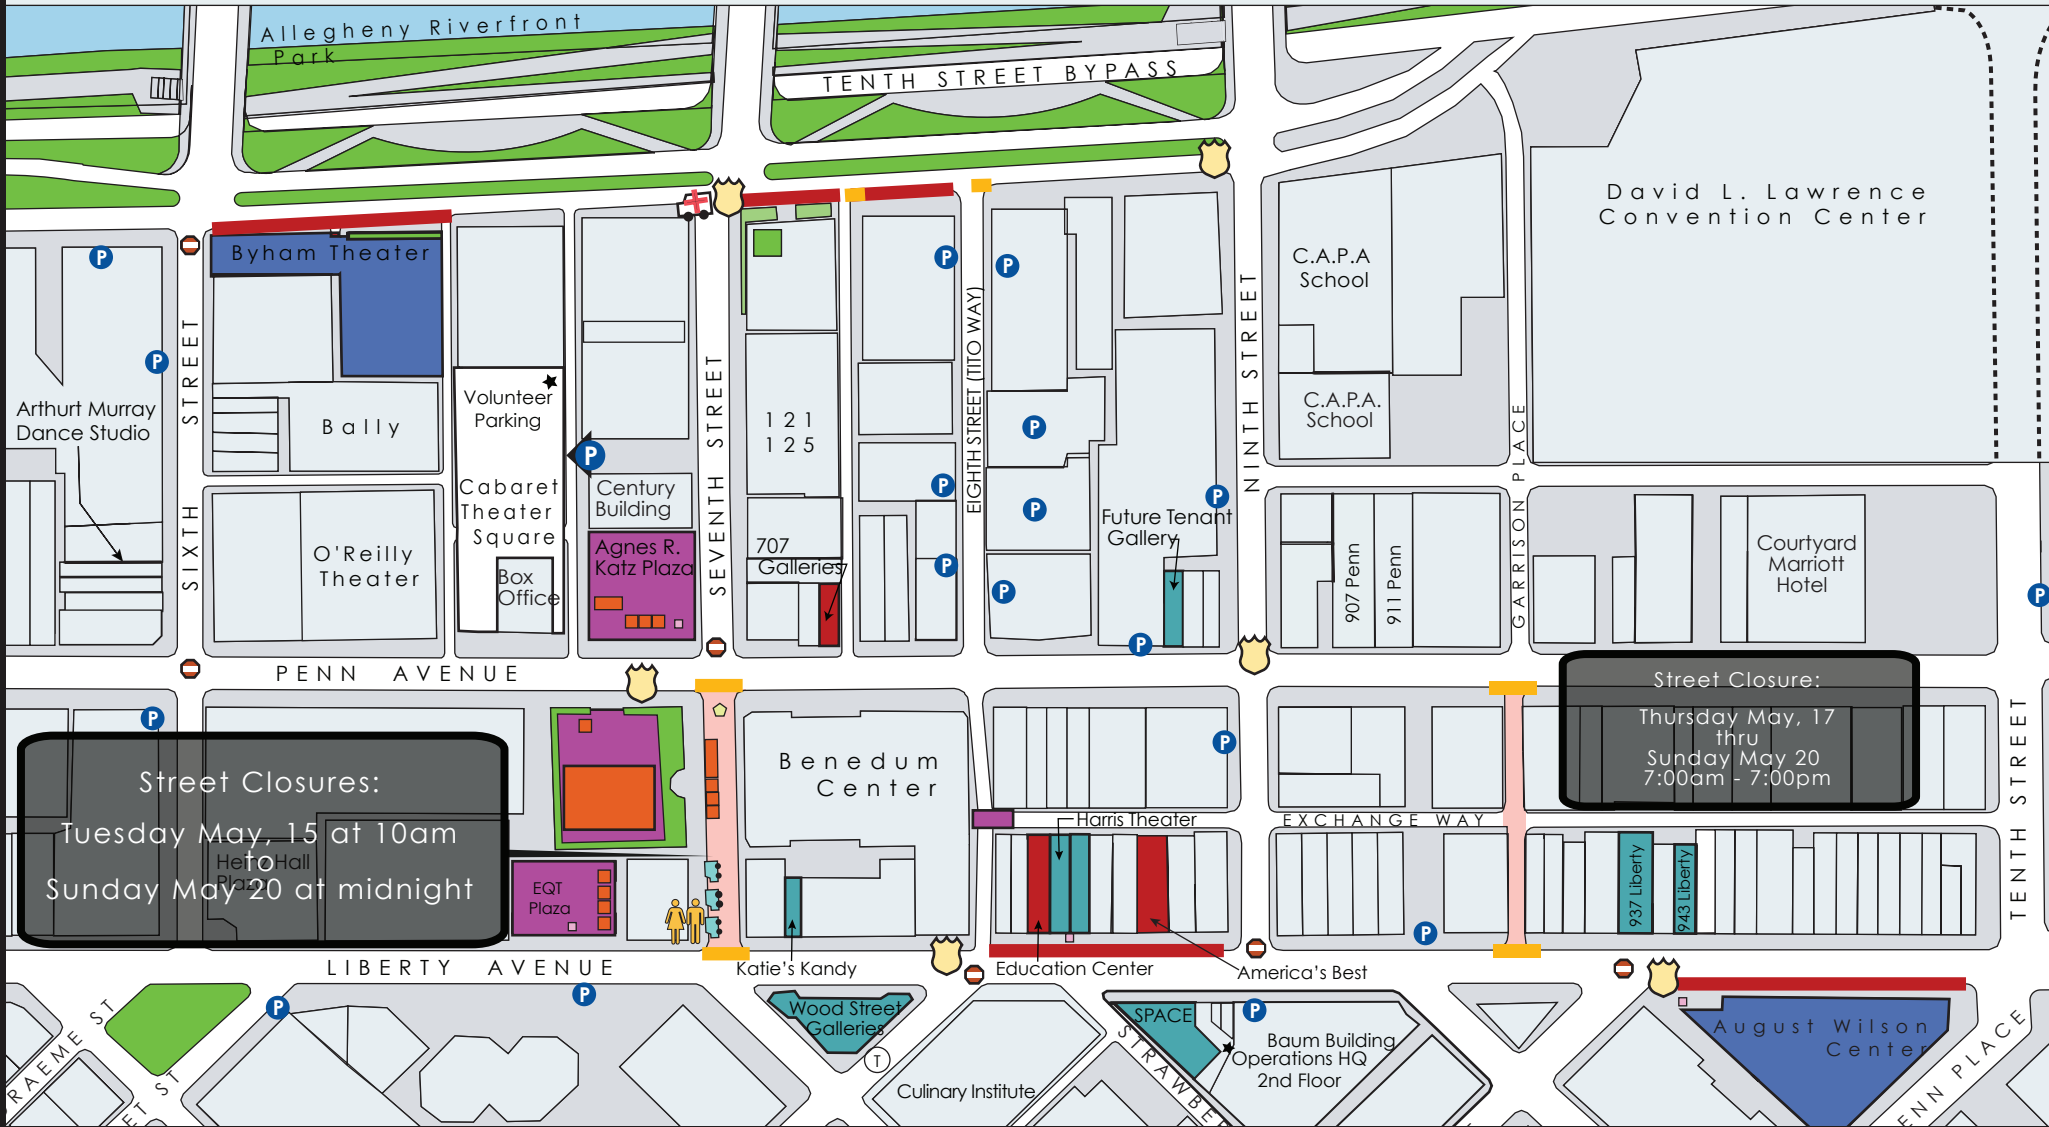

EQT Children's Theater Festival 2018 - May 17-20

map not to scale

- MAP KEY**
- Ticketed Venues
 - Indoor Activities
 - Festival Guide Tent
 - Ambulance
 - Police
 - Outdoor Activities
 - P Parking Lots and Garages
 - Restrooms
 - Tent
 - Crossing Guards
 - Info Tent
 - Food Trucks
 - Bus Drop Off Zone

EQT Children's Theater Festival Operations Map

a production of
 The Pittsburgh Cultural Trust

EQT Children's Theater Festival 2018 - May 17-20

Outdoor Festival Guide

MAP KEY

Ticketed Venues	Outdoor Activities	Police	Supply Trailer
Festival Guide Tent	Food Truck	Crossing Guards	Bike Rack
Tent	Restrooms	Picnic Table	Sticker Hut