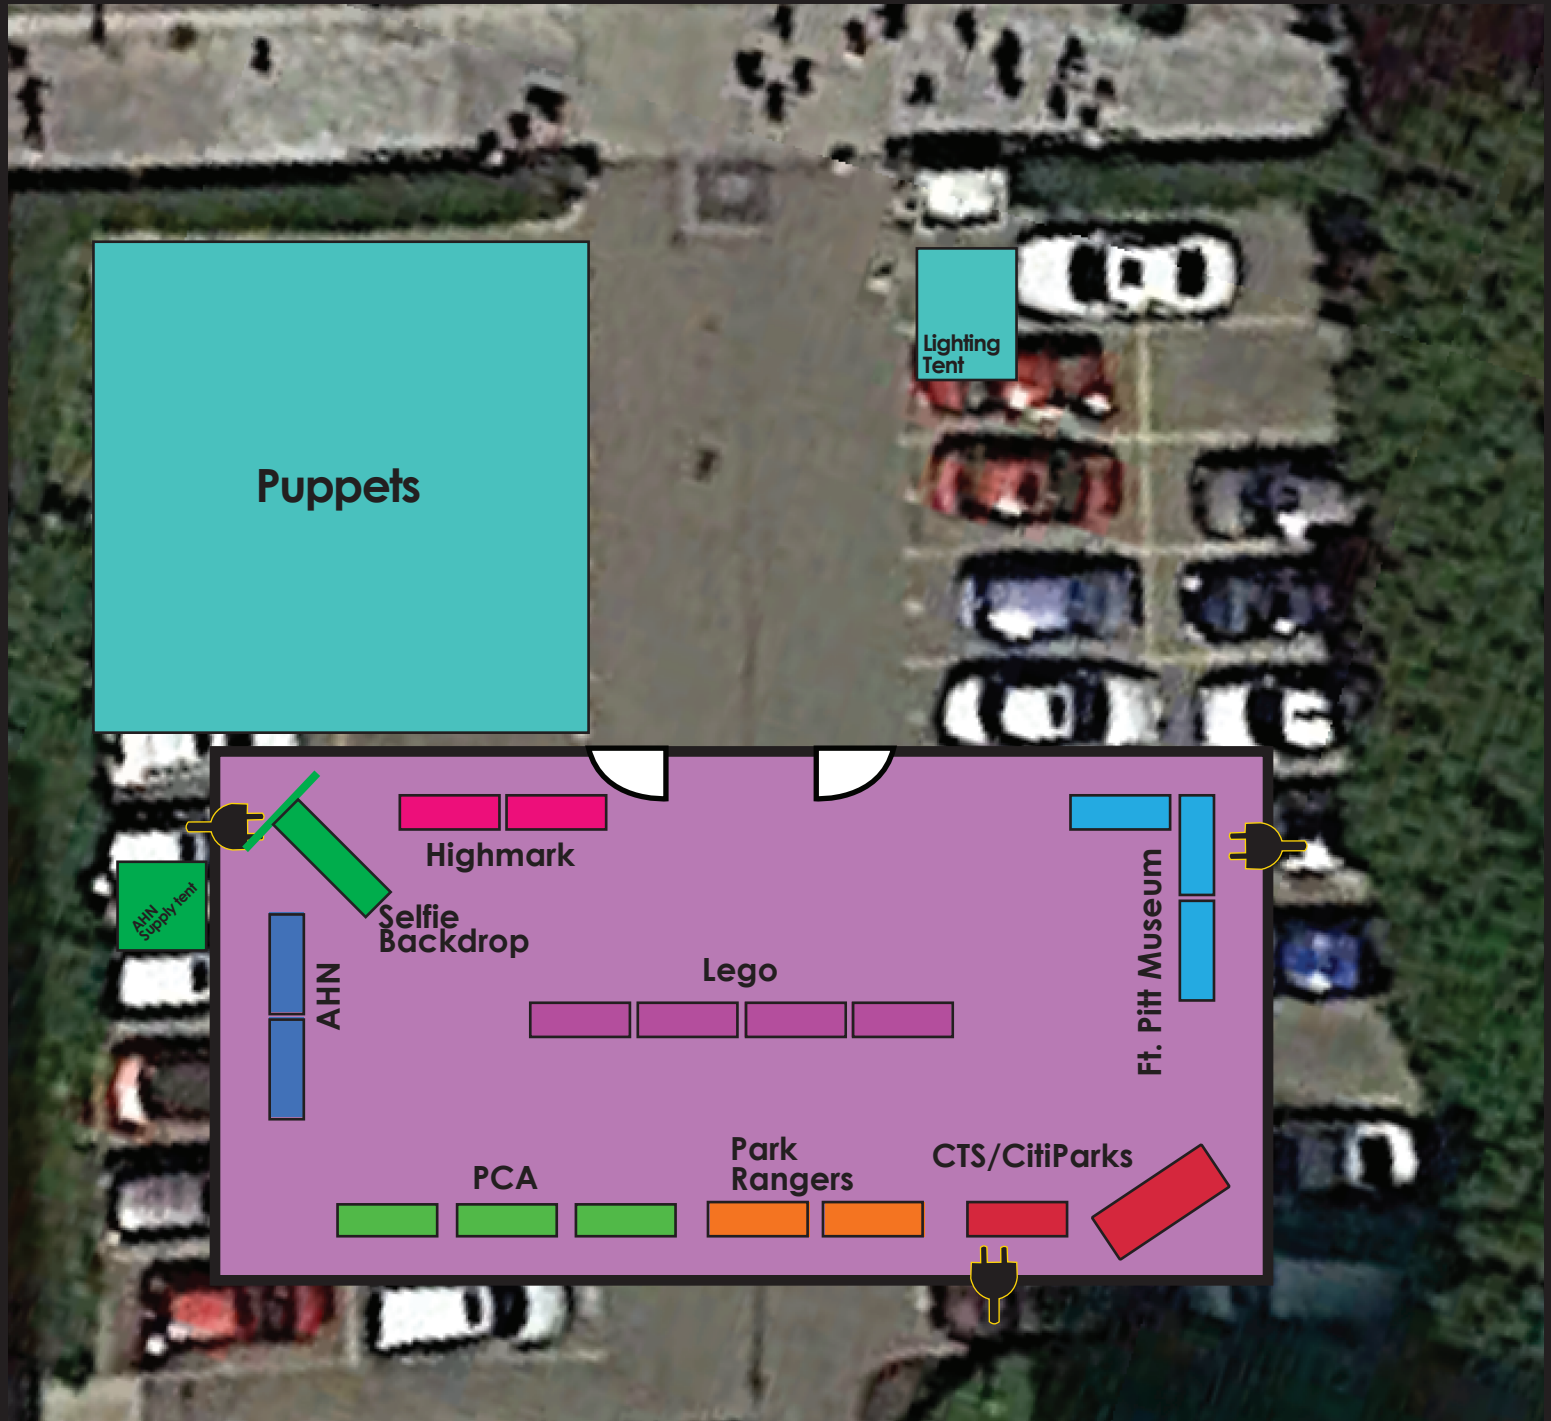

Highmark First Night Pittsburgh 2019

Family Area Tent

Table and Chair Distro

PCA: 3 tables/3 chairs

Fort Pitt Museum 3 tables/4 chairs

AHN/Highmark 4 tables/4 chairs

Childrens' Theatre 1 tables/1 chair

Lego 4 tables/4 chairs

Park Rangers 2 tables/4 chairs