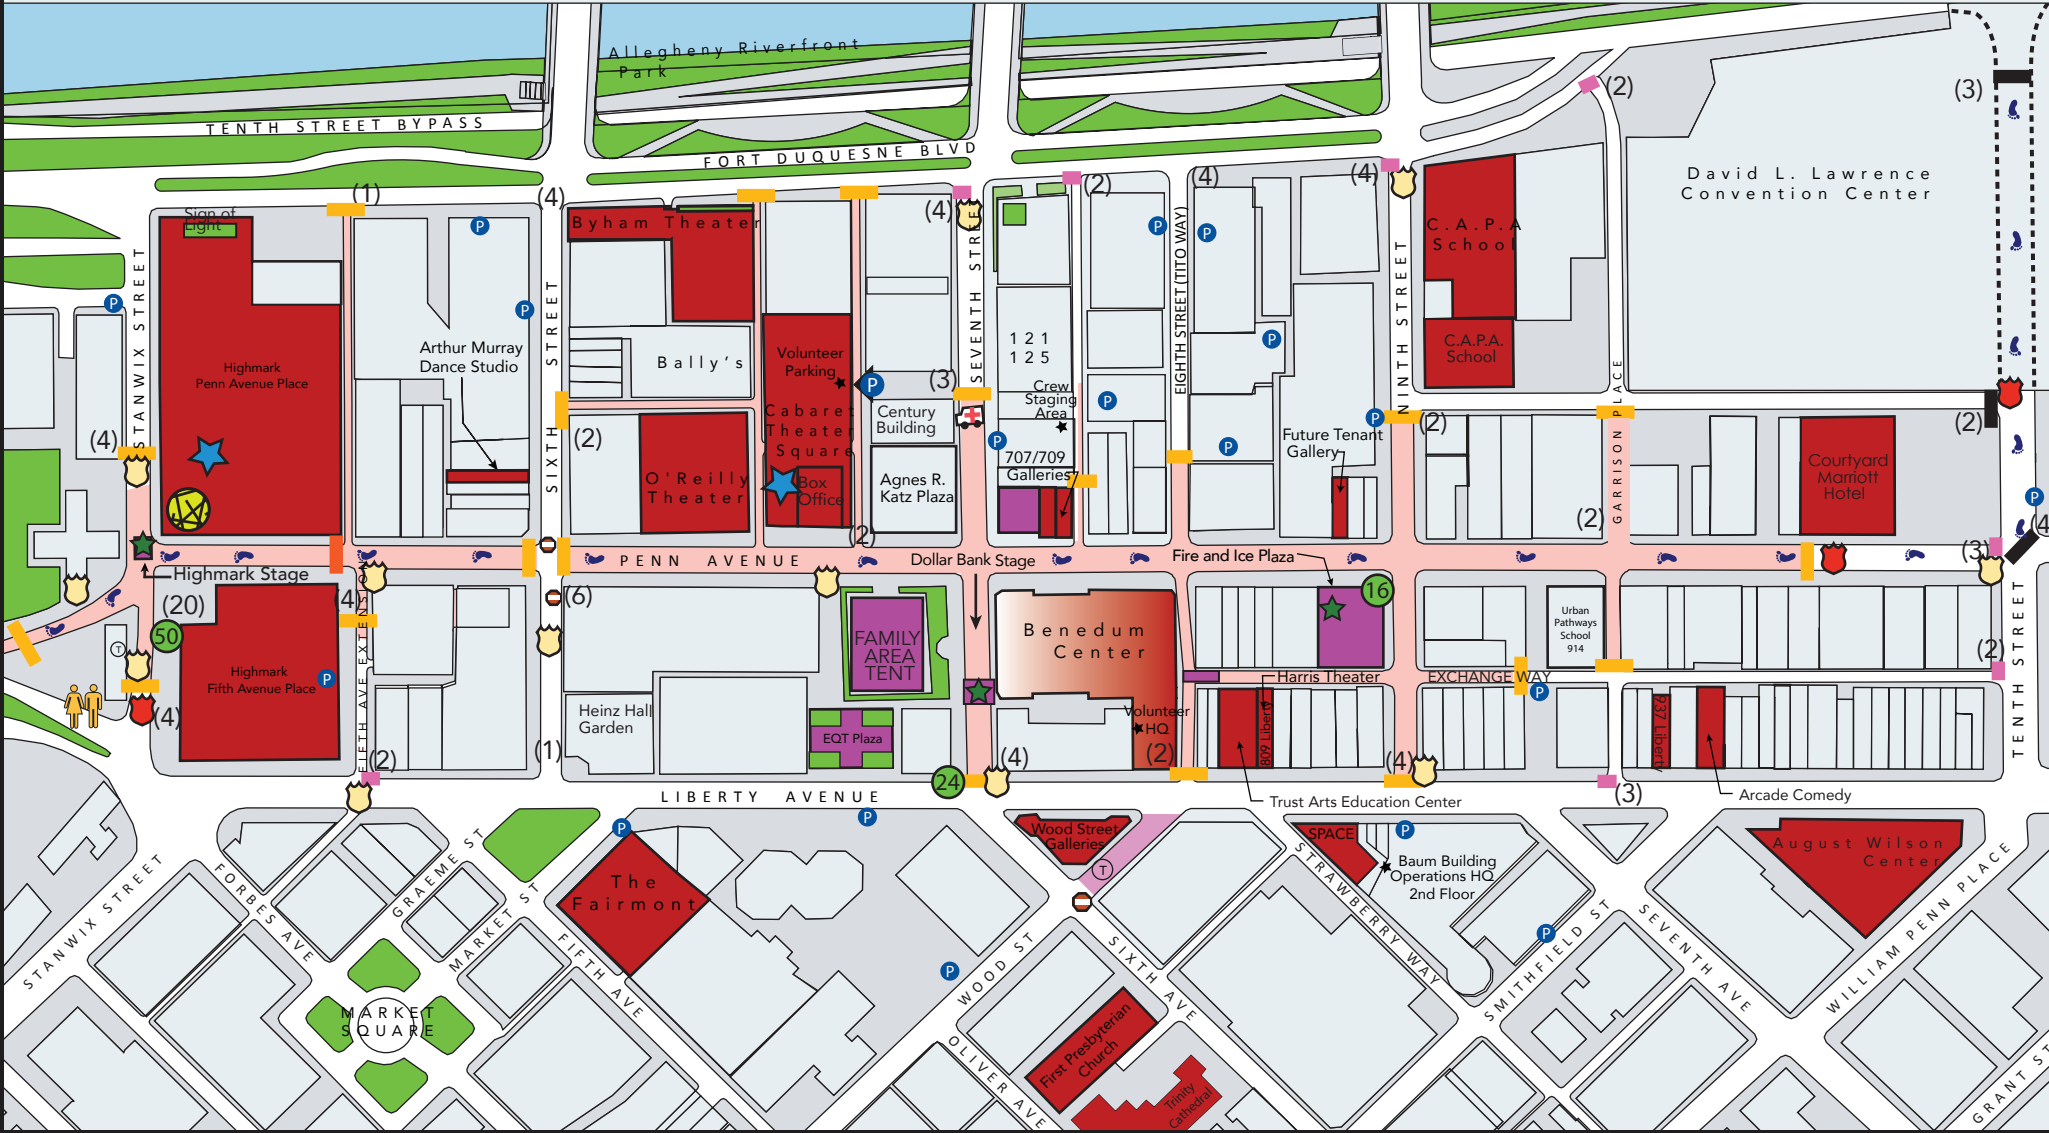

Highmark First Night® Pittsburgh 2019 Operations Map

- MAP KEY**
- Indoor Venues
 - Outdoor Venues
 - Barricade Street Closure
 - Ambulance
 - ★ Stage Locations
 - Barricade Partial Closure Garage Access Only
 - ★ Firework Firing Location
 - ★ "Future of Pittsburgh" Raising of the Ball
 - ★ Restrooms
 - Crossing Guards
 - P Parking Lots and Garages
 - Bike Rack Quantity
 - # Barricade Drop Amount
 - 👮 Police
 - 🚒 Police w Vehicle
 - 👣 Parade Route
 - Port Authority Closure & Command Center
 - 5:55 PM - 6:10 PM, 10:45 - Midnight Street Closure

N 
map not to scale

Highmark First Night® Pittsburgh 2019

a production of
The Pittsburgh Cultural Trust