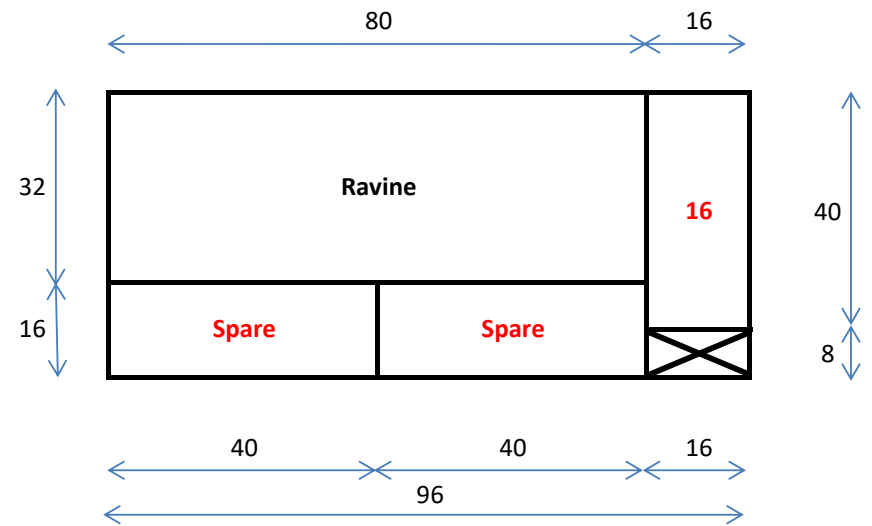

3/16" Sneeze Guards

(16) 40" x 16" pieces for 17 table layout

(12) 20" x 16" for corners

(1) 80" x 32" piece for Ravine

(2) 40" x 16" pieces as Spares