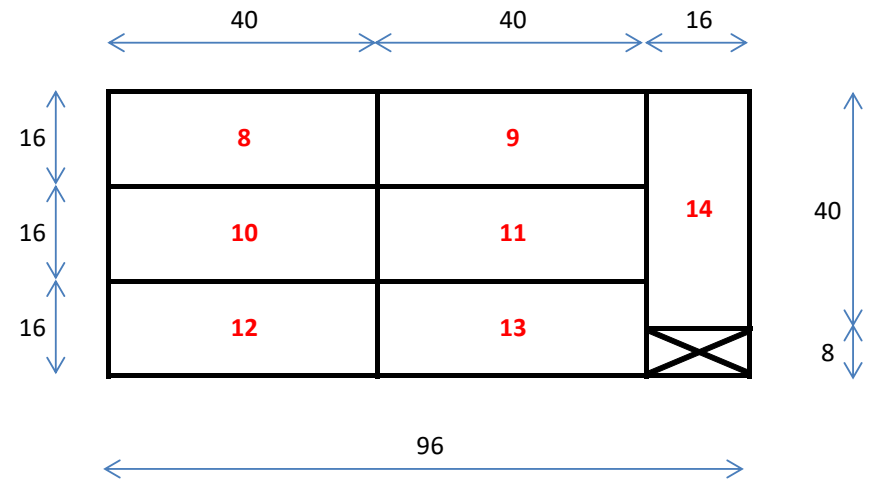

3/16" Sneeze Guards

(16) 40" x 16" pieces for 17 table layout

(12) 20" x 16" for corners

(1) 80" x 32" piece for Ravine

(2) 40" x 16" pieces as Spares