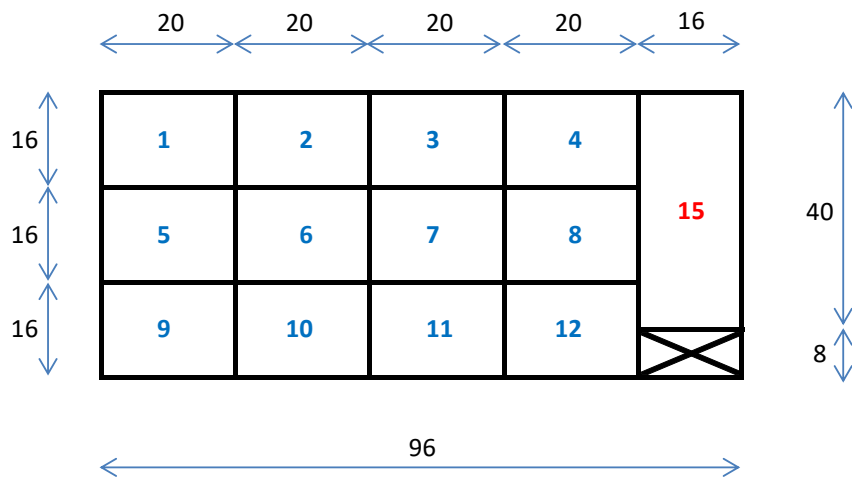

3/16" Sneeze Guards

(16) 40" x 16" pieces for 17 table layout

(12) 20" x 16" for corners

(1) 80" x 32" piece for Ravine

(2) 40" x 16" pieces as Spares