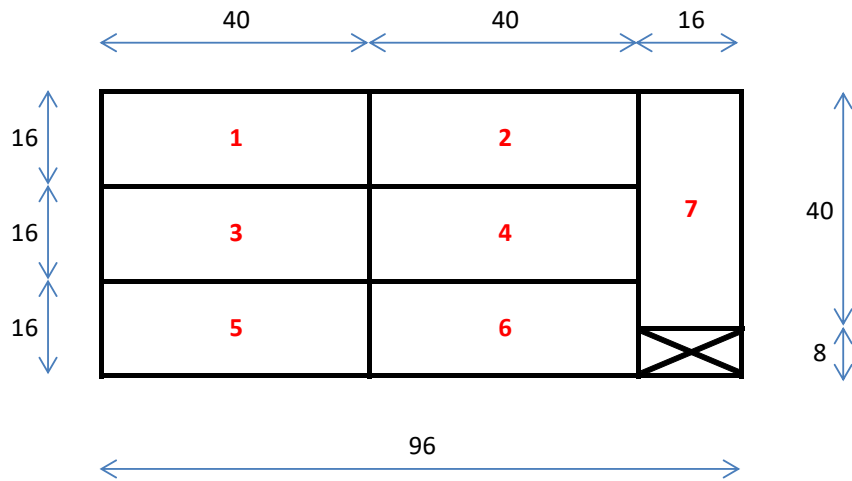

3/16" Sneeze Guards

(16) 40" x 16" pieces for 17 table layout

(12) 20" x 16" for corners

(1) 80" x 32" piece for Ravine

(2) 40" x 16" pieces as Spares