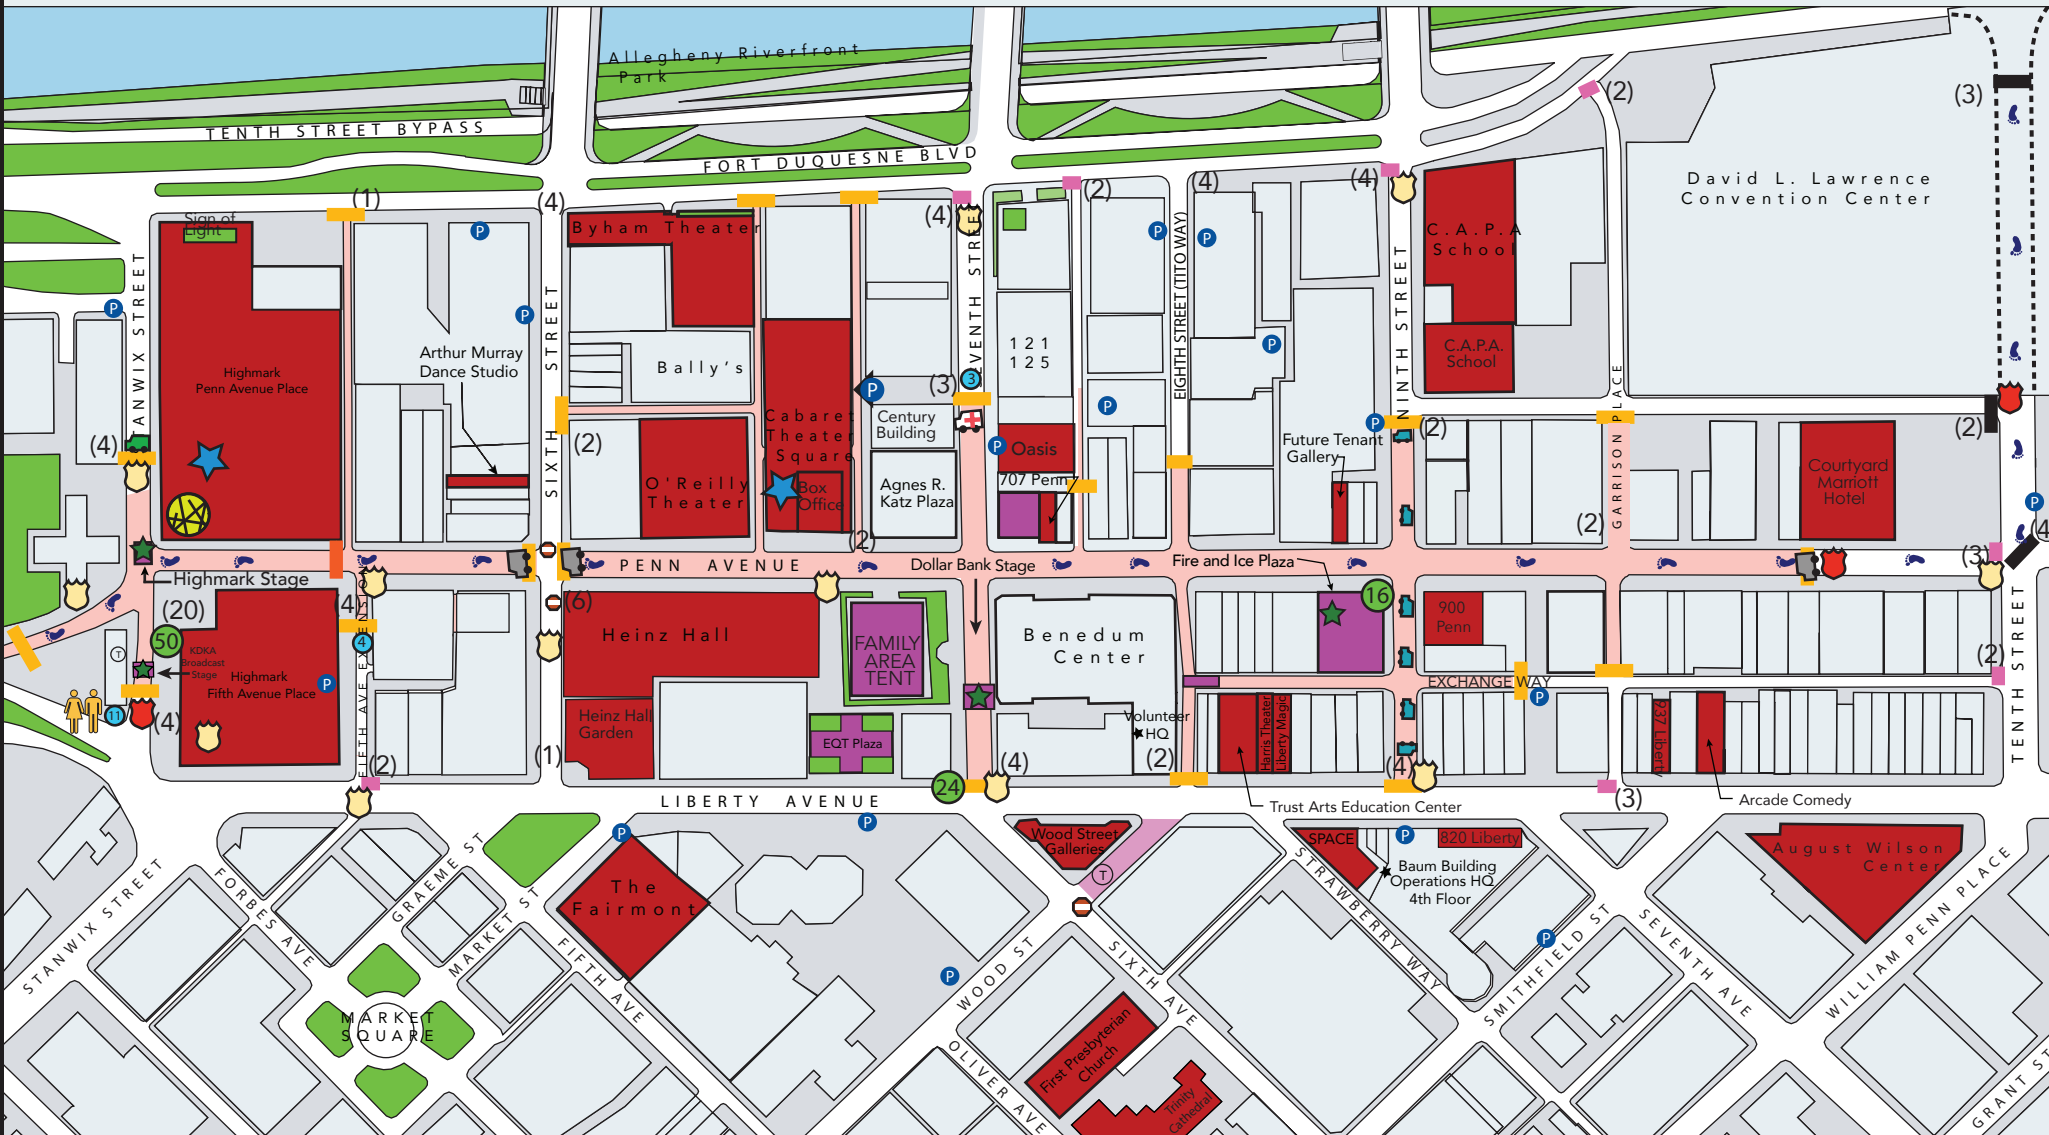

Highmark First Night® Pittsburgh 2020 Operations Map

- MAP KEY**
- Indoor Venues
 - Outdoor Venues
 - Barricade Drop Amount (#)
 - Barricade Street Closure
 - Ambulance
 - Stage Locations
 - Police
 - Police w Vehicle
 - 5:55 PM - 6:10 PM, 10:45 - Midnight Street Closure
 - Barricade Rolling Closure
 - Barricade Partial Closure Garage Access Only
 - "Future of Pittsburgh" Raising of the Ball
 - Port Authority Closure & Command Center
 - Firework Firing Location
 - Restrooms
 - Crossing Guards
 - Salt Trucks
 - Dump Truck
 - Parking Lots and Garages
 - Bike Rack Quantity
 - Jersey Barrier Quantity
 - Food Trucks

Highmark First Night® Pittsburgh 2020
 a production of
 The Pittsburgh Cultural Trust

Version 2
 December 17, 2019
 flyspaceproductions